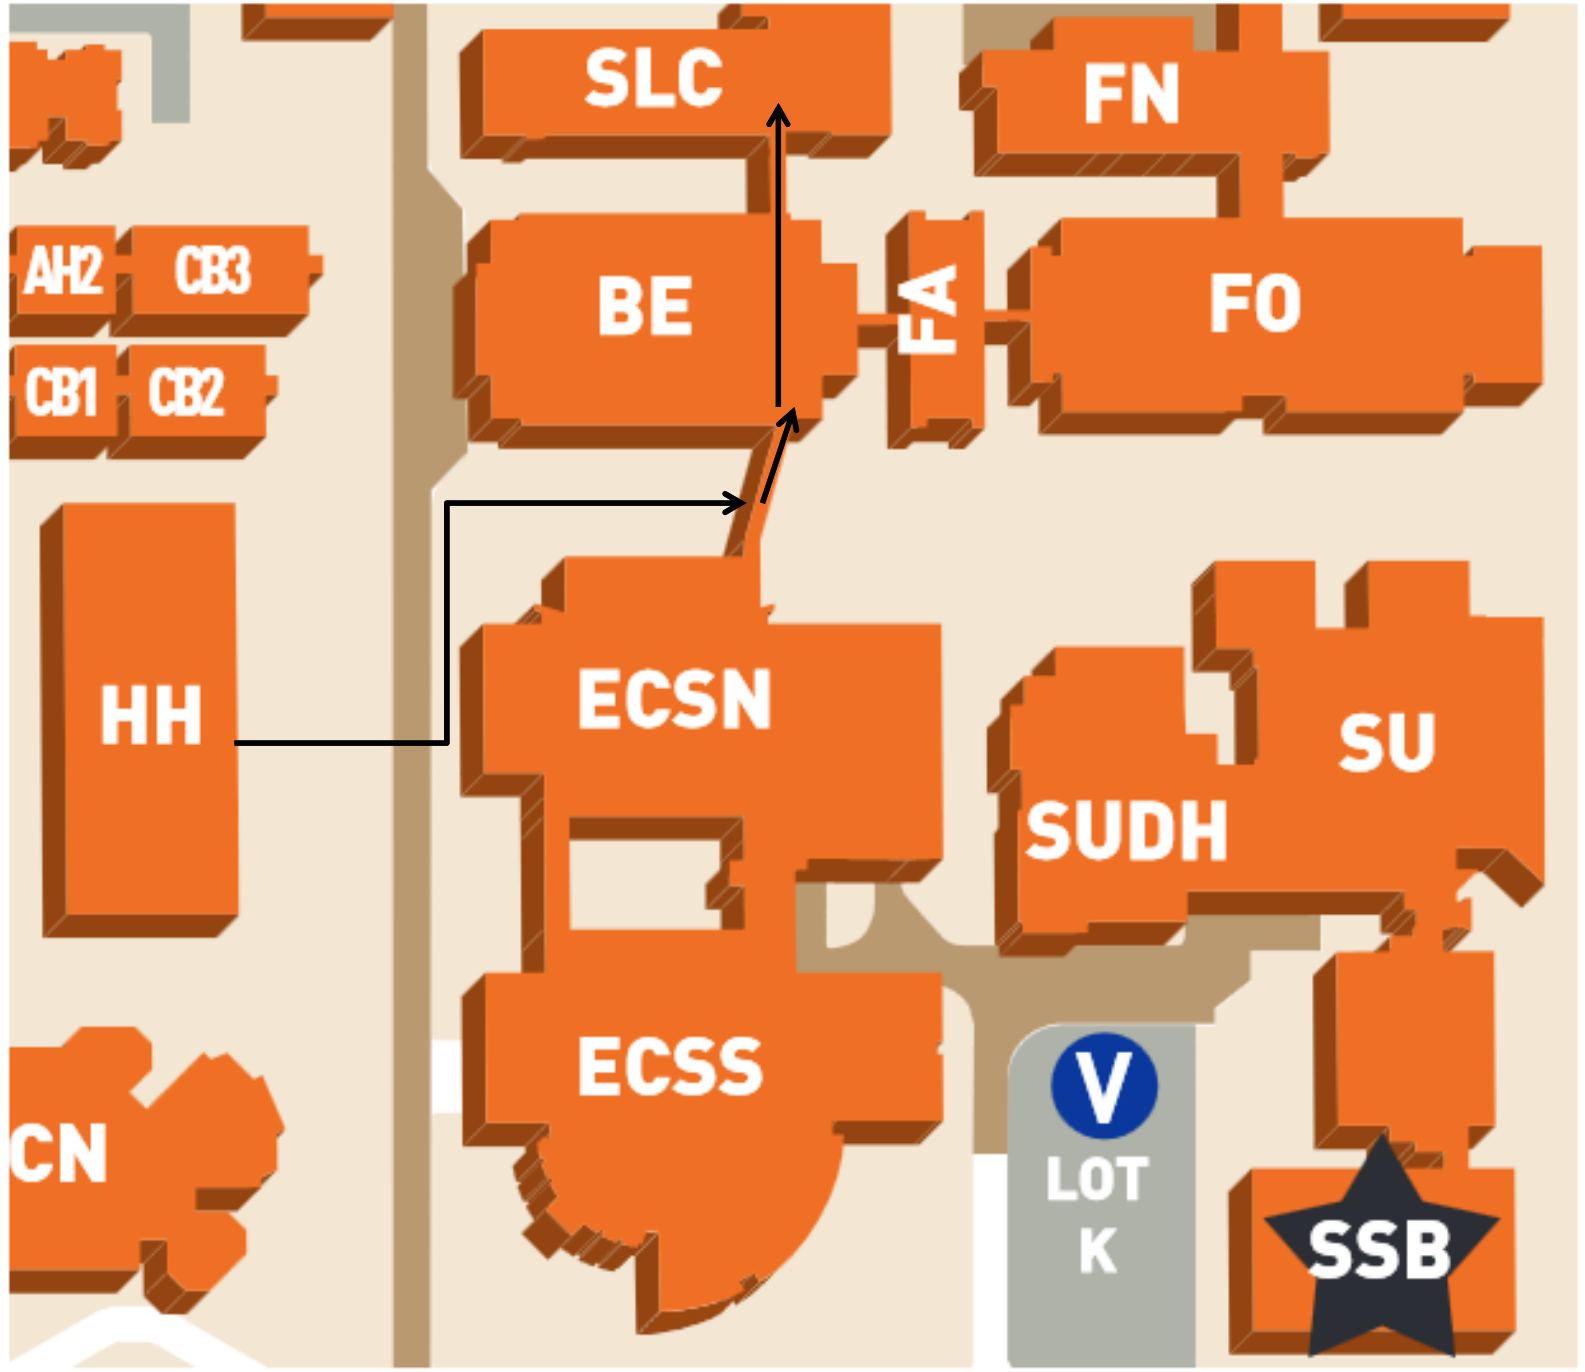

2.204A

2.204B

2.204C

2.204D

2.204E

2.204F

2.206

2.208

2.700

Direct link to FO 2.208: [utd.edu/locator/FO\\_2.208](http://utd.edu/locator/FO_2.208)

[Printer Friendly Version](#)

Update needed? Email: [webdeveloper@utdallas.edu](mailto:webdeveloper@utdallas.edu)

Direction  
From HH  
to SLC

# Science Learning Center (SLC)

Search Rooms 